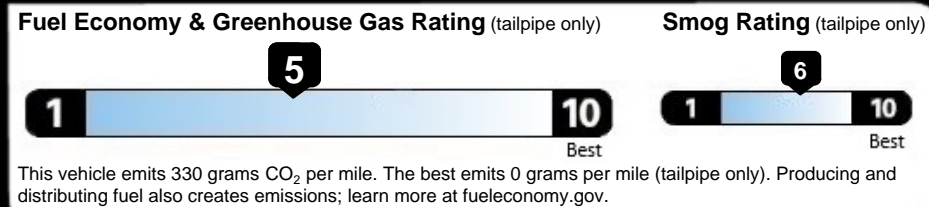

LIMITED WARRANTY/ROADSIDE ASSISTANCE

3 Years / 36,000 Miles Basic
5 Years / 60,000 Miles Powertrain
5 Years / Unlimited Mileage Rust Perforation
3 Years / 36,000 24/7 Roadside Assistance
See Owner Info Kit & Warranty for Details

OPTIONAL EQUIPMENT AND OTHER ITEMS

Manufacturer's Suggested Retail Price	$34,995.00
Premium Paint: River Rock Pearl	$395.00
Full Tank of Gas	INCLD
Option Package: 13 Subaru 12.1" Multimedia System w/ Navigation Wireless Charger Power Moonroof Heated Steering Wheel Rain-sensing Windshield Wipers	$2,270.00
Auto-Dimming Mirror with Compass and HomeLink	$447.00
All-Weather Floor Liners	$207.00
Rear Bumper Cover	$187.00
Rear Seatback Protector	$156.00

EPA DOT Fuel Economy and Environment

Gasoline Vehicle

Fuel Economy

27 MPG Small SUVs range from 14 to 138 MPG. The best vehicle rates 146 MPGe.

25 city **31** highway

3.7 gallons per 100 miles

You spend $750 more in fuel costs over 5 years compared to the average new vehicle.

Annual fuel COST
$1,850

Actual results will vary for many reasons, including driving conditions and how you drive and maintain your vehicle. The average new vehicle gets 29 MPG and costs $8,500 to fuel over 5 years. Cost estimates are based on 15,000 miles per year at $3.30 per gallon. MPGe is miles per gallon equivalent. Vehicle emissions are a significant cause of climate change and smog.

fuel economy.gov

Calculate personalized estimates and compare vehicles

Smartphone QR Code™

PARTS CONTENT INFORMATION

FOR VEHICLES IN THIS CARLINE:	FOR THIS VEHICLE:
U.S./CANADIAN PARTS CONTENT: 0%	FINAL ASSEMBLY POINT: OTA, GUNMA, JAPAN
MAJOR SOURCES OF FOREIGN PARTS CONTENT: JAPAN: 85%	COUNTRY OF ORIGIN: JAPAN
	ENGINE: JAPAN
	TRANSMISSION: JAPAN

Note: Parts content does not include final assembly, distribution, or other non-parts costs.

Privacy Notice
www.subaru.com/company/privacy.html

Destination and Delivery $1,450.00
Total Suggested Retail Price $40,107.00

THIS LABEL HAS BEEN APPLIED PURSUANT TO FEDERAL LAW, DO NOT REMOVE OR ALTER PRIOR TO THE DELIVERY TO THE ULTIMATE PURCHASER.